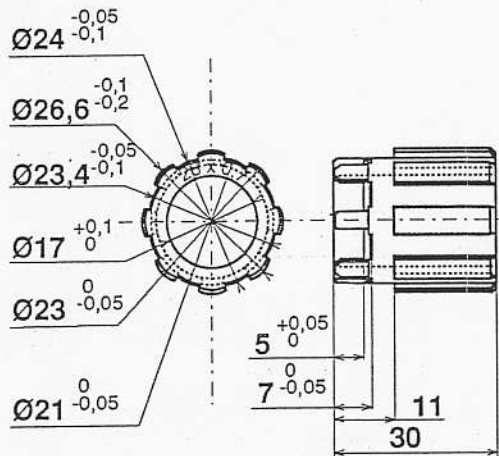

Length of the wire : 2 m
2 x 0,24 mm²

WHEEL

CROWN

Notch for the crown on the tube Ø28 x 0,7 mm

INTERNAL CIRCUIT

Colour of wire	"Black" direction	"Yellow" direction
White	-	+
White/grey	+	-

SOMFY Comfort Line
Drawn by: 1B

Date: 14/02/92
Scale: 1/1 (A3)

LT 28 - 24 Vdc

Ref: 1079-DOD