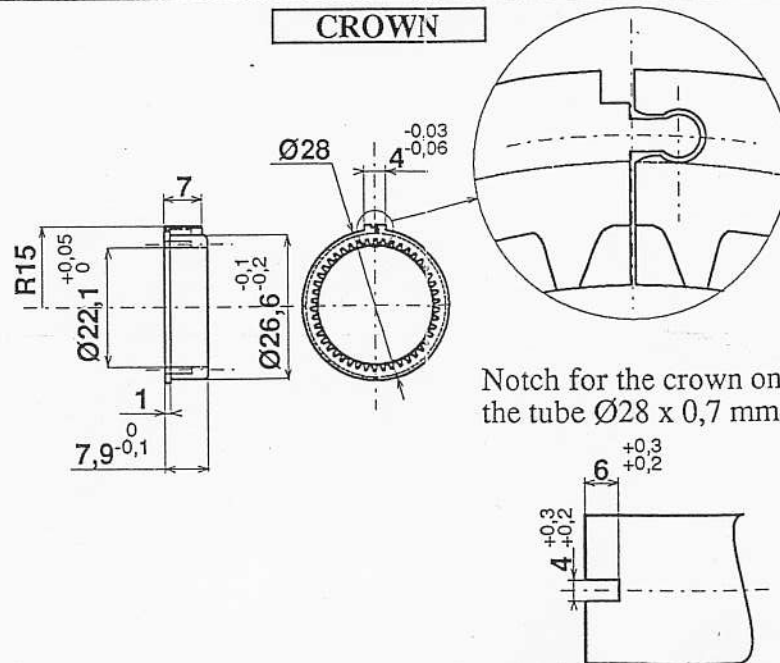

Length of the wire : 2 m
2 x 0,24 mm²

WHEEL

CROWN

Notch for the crown on the tube Ø28 x 0,7 mm

INTERNAL CIRCUIT

Colour of wire	"Black" direction	"Yellow" direction
White	-	+
White/grey	+	-

SOMFY Comfort Line
Drawn by: 1B

Date: 14/02/92
Scale: 1/1 (A3)

LT 28 - 24 Vdc

Ref: 1079-DOD