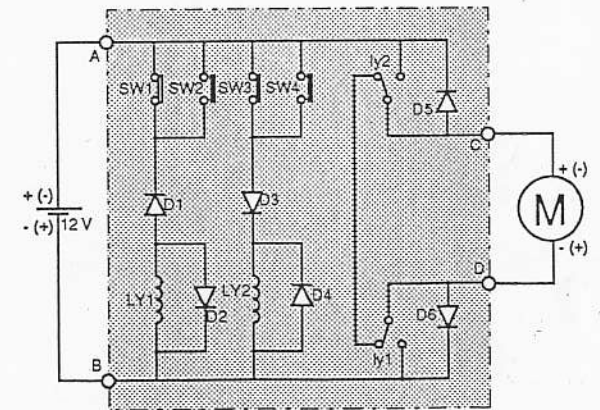

Length of the wire : 2 m
2 x 0,24 mm²

WHEEL

CROWN

Notch for the crown on the tube Ø28 x 0,7 mm

INTERNAL CIRCUIT

Colour of wire	"Black" direction	"Yellow" direction
White	-	+
White/grey	+	-

SOMFY Comfort Line
Drawn by: 1B

Date: 14/02/92
Scale: 1/1 (A3)

LT 28 - 24 Vdc

Ref: 1079-DOD