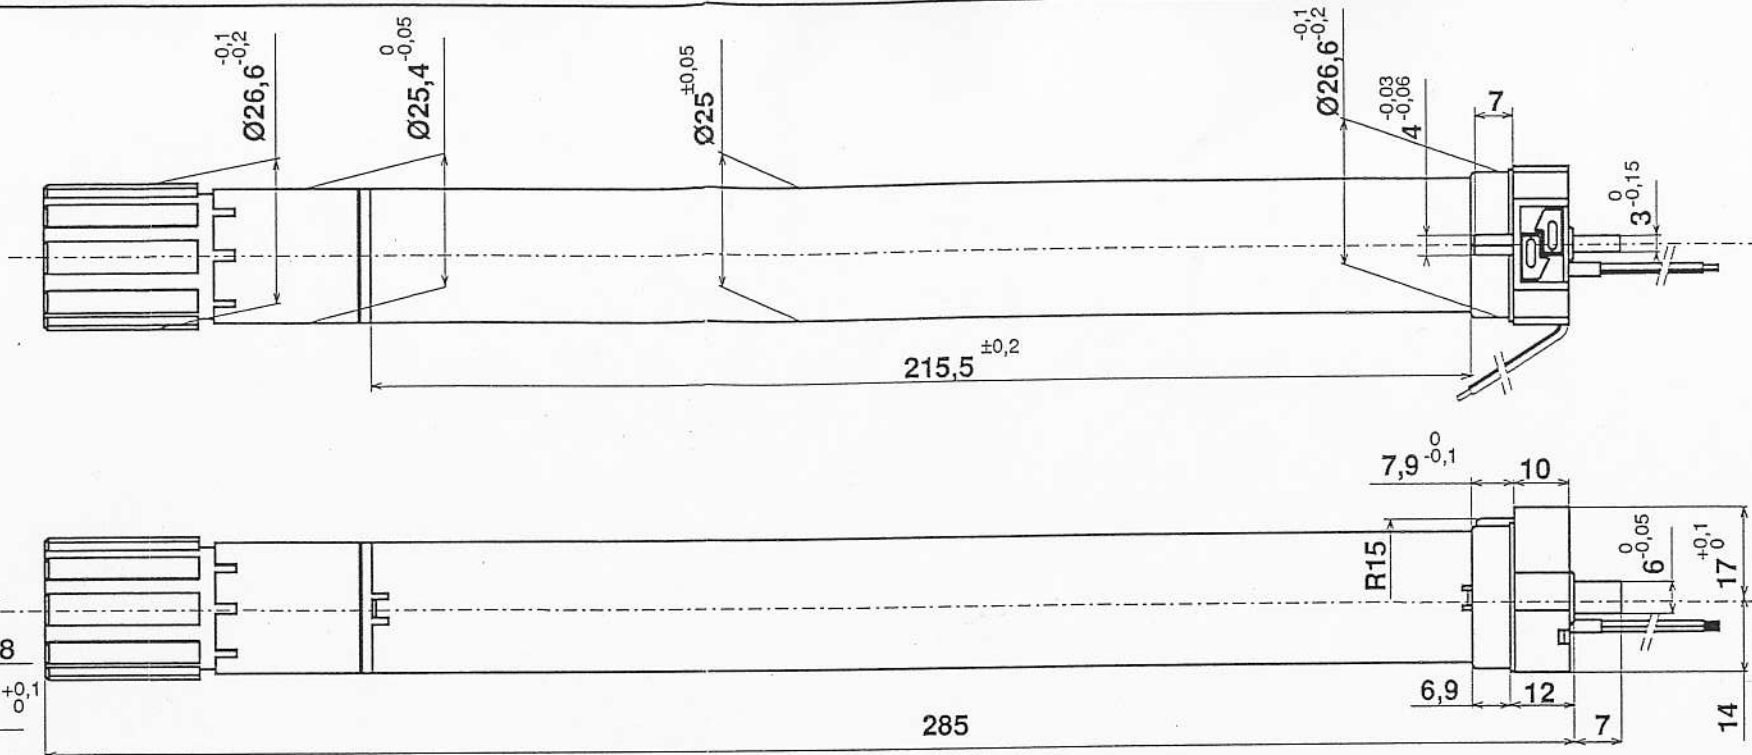

Length of the wire : 2 m
2 x 0,24 mm²

WHEEL

CROWN

Notch for the crown on the tube Ø28 x 0,7 mm

INTERNAL CIRCUIT

Colour of wire	"Black" direction	"Yellow" direction
White	-	+
White/grey	+	-

SOMFY Comfort Line
Drawn by: 1B

Date: 14/02/92
Scale: 1/1 (A3)

LT 28 - 24 Vdc

Ref: 1079-DOD