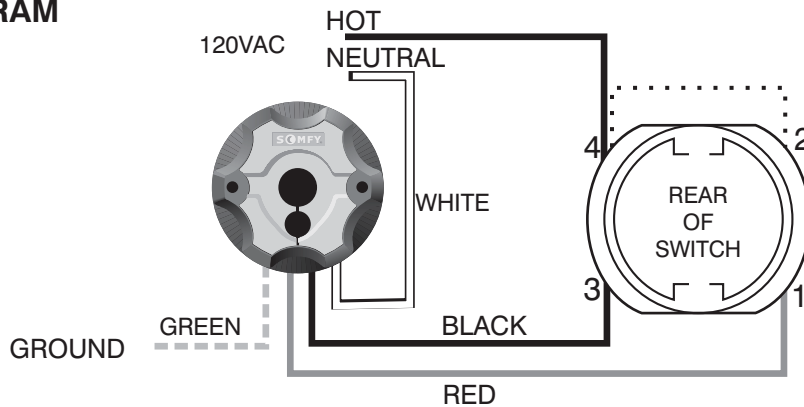

WIRING DIAGRAM

ORDERING INFORMATION

Outdoor Key Switches

	Catalog Number
Heavy Duty Momentary Outdoor Key Switch (surface mount)	6120212
Heavy Duty Momentary Outdoor Key Switch (flush mount)	6120622
Heavy Duty Maintained Outdoor Key Switch (surface mount)	6120223
Heavy Duty Maintained Outdoor Key Switch (flush mount)	6120623
Key Blanks for Outdoor Key Switches	6110761
Rain Hoods for Outdoor Key Switches	6110774
Keyed Alike Key Switch Cylinder	6110772

Note: Upon special request, Key Switches can be keyed alike.

Indoor Key Switches

Heavy Duty Momentary Indoor Key Switch	6120201
Heavy Duty Maintained Indoor Key Switch	6120199
Light Duty Momentary Indoor Key Switch	6120234
DP/DT Momentary Indoor Key Switch	6120582
DP/DT Maintained Indoor Key Switch	6120593
Key for Heavy Duty Indoor Switch	6110425
Key for Light Duty Momentary Indoor Switch	6110293