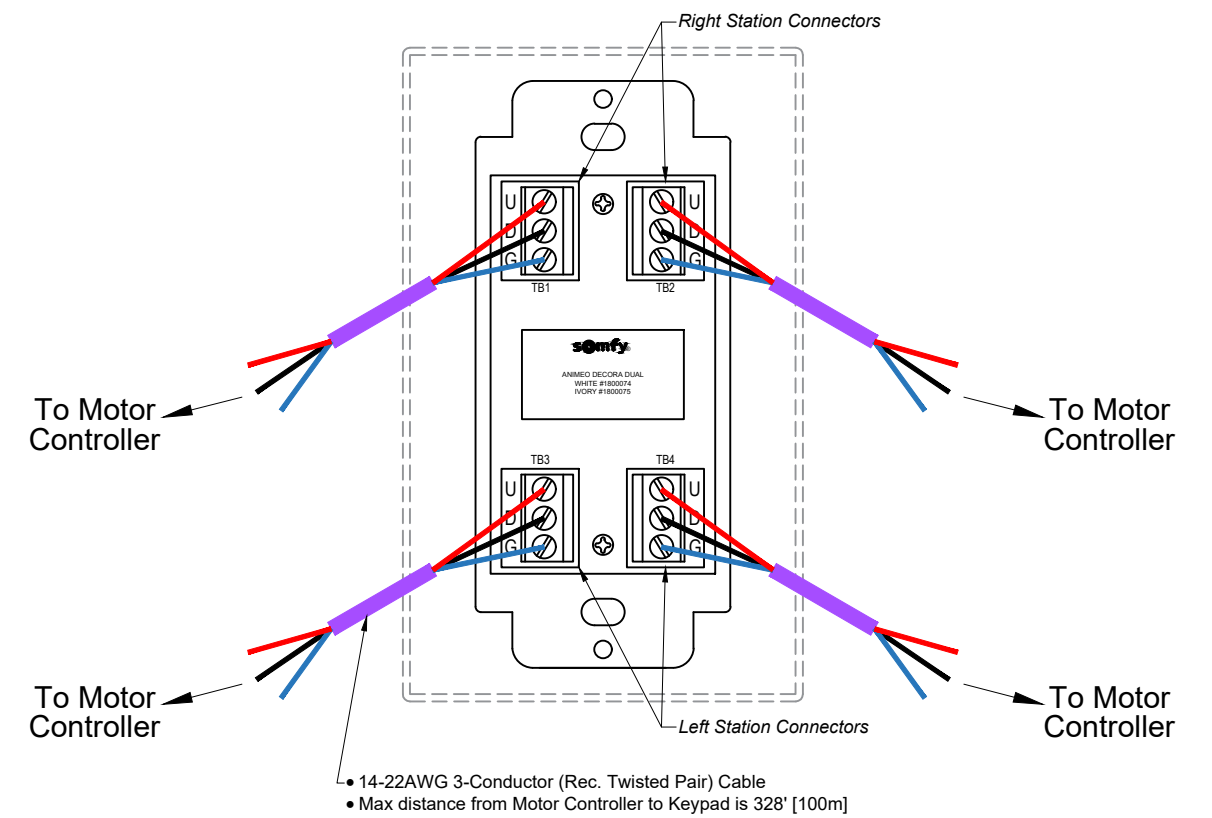

animeo Decora Single Switch/Keypad

Applicable Part Numbers

- 1800432 - White
- 1800064 - Ivory

animeo Decora Dual Switch/Keypad

Applicable Part Numbers

- 1800074 - White
- 1800075 - Ivory

© 2015 Somfy Systems, Inc. All Rights Reserved. This drawing is the property of Somfy Systems, Inc.. The graphics, information and specific ideas in this document are the exclusive property of Somfy Systems, Inc. and must not be made public, copied, or sold. Others seeking permission to reproduce this document, in whole or in part, must obtain permission from Somfy Systems, Inc. in writing.

Tel: 1-800-64-SOMFY
 Fax: 1-609-495-8165
 www.somfysystems.com

Date:		03/25/20		Revisions	
Rev	Date	By	Description		
	--/--/--	-			
	--/--/--	-			
	--/--/--	-			
	--/--/--	-			
	--/--/--	-			

Dwg Title:
animeo Decora Single & Dual Keypads to Motor Controller Wire Detail