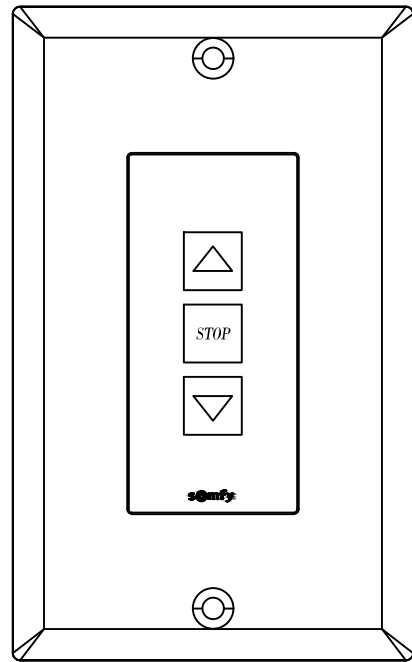

animeo Decora Single Switch/Keypad

Applicable Part Numbers

- 1800432 - White
- 1800064 - Ivory

animeo Decora Dual Switch/Keypad

Applicable Part Numbers

- 1800074 - White
- 1800075 - Ivory

© 2015 Somfy Systems, Inc. All Rights Reserved. This drawing is the property of Somfy Systems, Inc.. The graphics, information and specific ideas in this document are the exclusive property of Somfy Systems, Inc. and must not be made public, copied, or sold. Others seeking permission to reproduce this document, in whole or in part, must obtain permission from Somfy Systems, Inc. in writing.

Tel: 1-800-64-SOMFY
 Fax: 1-609-495-8165
 www.somfysystems.com

Date:		03/25/20		Revisions	
Rev	Date	By	Description		
	--/--/--	-			
	--/--/--	-			
	--/--/--	-			
	--/--/--	-			
	--/--/--	-			

Dwg Title:
animeo Decora Single & Dual Keypads to Motor Controller Wire Detail