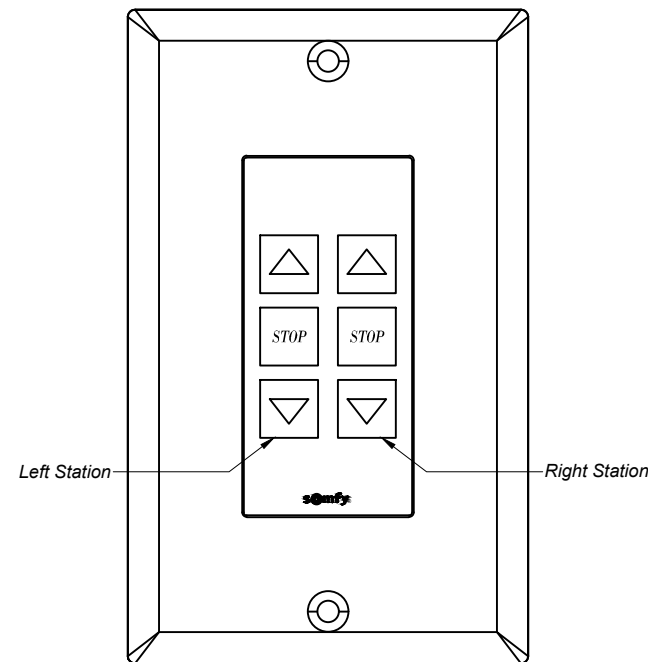

animeo Decora Single Switch/Keypad

Applicable Part Numbers

- 1800432 - White
- 1800064 - Ivory

animeo Decora Dual Switch/Keypad

Applicable Part Numbers

- 1800074 - White
- 1800075 - Ivory

© 2015 Somfy Systems, Inc. All Rights Reserved. This drawing is the property of Somfy Systems, Inc.. The graphics, information and specific ideas in this document are the exclusive property of Somfy Systems, Inc. and must not be made public, copied, or sold. Others seeking permission to reproduce this document, in whole or in part, must obtain permission from Somfy Systems, Inc. in writing.

Tel: 1-800-64-SOMFY
 Fax: 1-609-495-8165
 www.somfysystems.com

Date:		03/25/20		Revisions	
Rev	Date	By	Description		
	--/--/--	-			
	--/--/--	-			
	--/--/--	-			
	--/--/--	-			
	--/--/--	-			

Dwg Title:
animeo Decora Single & Dual Keypads to Motor Controller Wire Detail