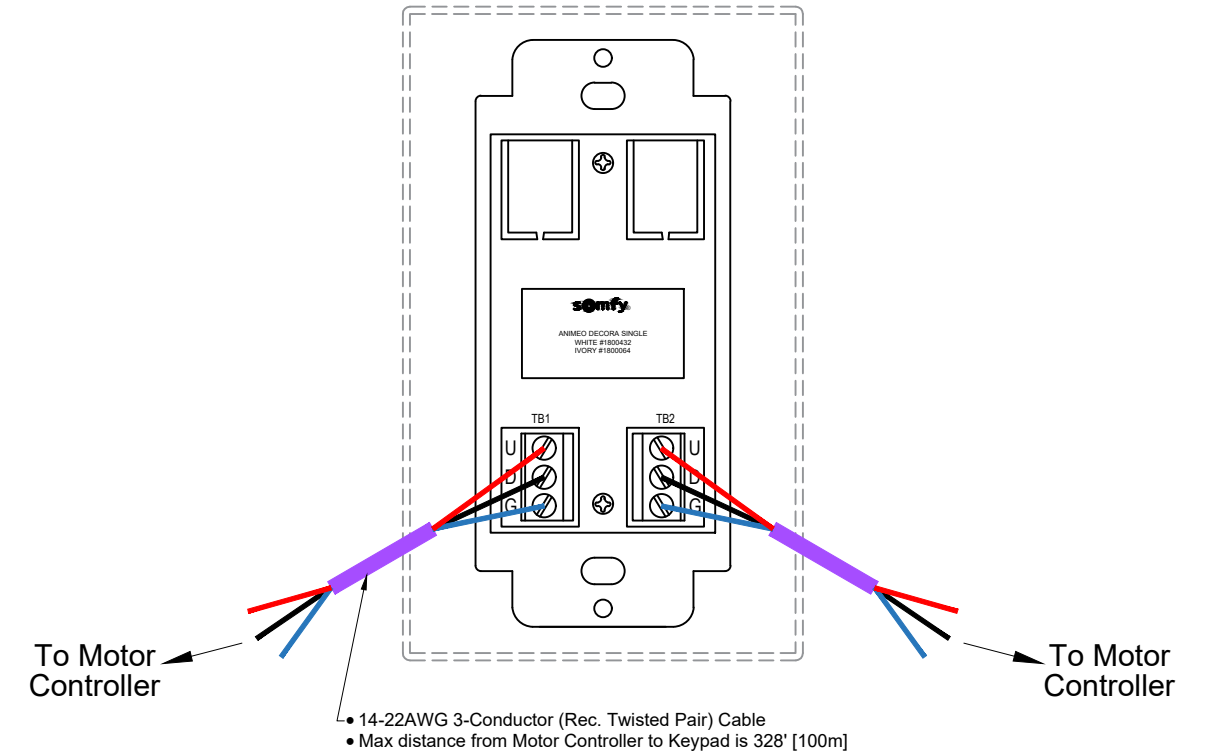

animeo Decora Single Switch/Keypad

Applicable Part Numbers

- 1800432 - White
- 1800064 - Ivory

animeo Decora Dual Switch/Keypad

Applicable Part Numbers

- 1800074 - White
- 1800075 - Ivory

© 2015 Somfy Systems, Inc. All Rights Reserved. This drawing is the property of Somfy Systems, Inc.. The graphics, information and specific ideas in this document are the exclusive property of Somfy Systems, Inc. and must not be made public, copied, or sold. Others seeking permission to reproduce this document, in whole or in part, must obtain permission from Somfy Systems, Inc. in writing.

Tel: 1-800-64-SOMFY
 Fax: 1-609-495-8165
 www.somfysystems.com

Date:		03/25/20		Revisions	
Rev	Date	By	Description		
	--/--/--	-			
	--/--/--	-			
	--/--/--	-			
	--/--/--	-			
	--/--/--	-			

Dwg Title:
animeo Decora Single & Dual Keypads to Motor Controller Wire Detail